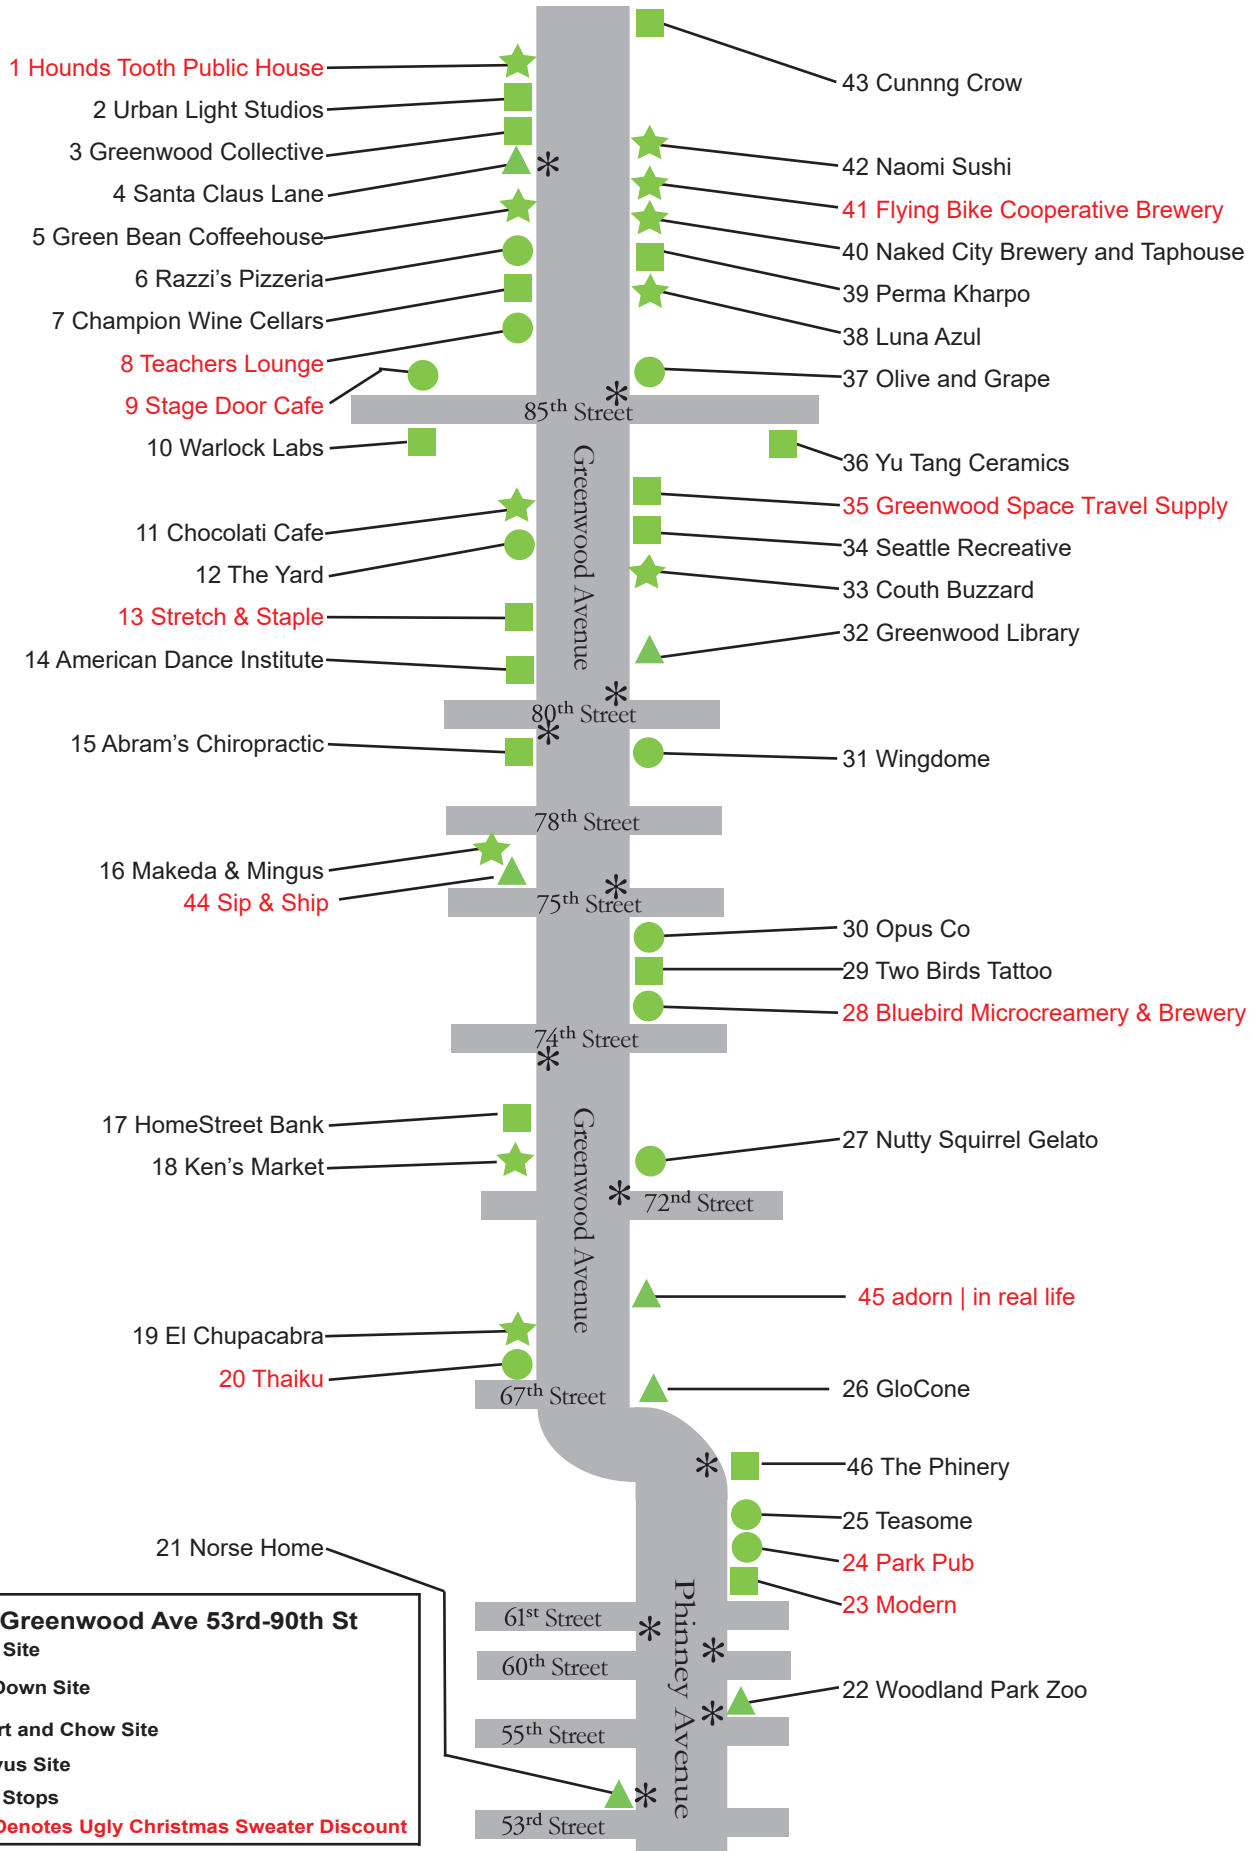

PHINNEYWOOD PHESTIVUS & ART WALK

PHINNEYWOOD'S
NEW HOLIDAY TRADITION
FRIDAY, DECEMBER 8, 6-10 PM
AT NEIGHBORHOOD BUSINESSES

ACTIVITIES AND TREATS

- **Free trolley rides, 6-10 pm.** – check out the 200+ monkeys in businesses on Greenwood and Phinney. Trolley stops marked on map on reverse side and with signs at each stop.
- **Art Up/Chow Down Art Walk** – locations listed on map on reverse side. Artists & details at artuphinneywood.com
- **Santa Claus Lane, 5-9 pm.** (#4 on map – Morrow Lane in Greenwood between 85th and 87th).
 - Pet photos with Mr and Mrs Claus, thanks to SeaTown Veterinary
 - Frosty the Snowman, thanks to CenturyLink
 - Special Guest Trolley Conductor: Q13s Meteorologist MJ McDermott
 - Hot Chocolate and cookies, thanks to Green Bean
 - Lighting displays by AtmosFX
 - Live Music by School of Rock and the Salvation Army Band
 - Donation Drives: Toys at Top Ten Toys, Pet Adoption at Mudbay, Feminine Products at Ladywells, Warm Clothing at Title Boxing
- **#11 Chocolati**, 8319 Greenwood Ave N: Live music by Jim Hoehn.
- **#14 American Dance**, 8001 Greenwood Ave N: Ballet, Hip-Hop, Tap, Modern, Flamenco and Irish Step Dancing. Program starts at 7 pm and repeats again at 8 pm
- **#21 Norse Home**, 5311 Phinney Ave N: Free cookies, books, door prizes
- **#22 Woodland Park Zoo**, 55th and Phinney: WildLights (Did PhinneyWood's monkeys escape from here?)
- **#26 GloCone**, 67th and Phinney: PhinneyWood's Holiday "Tree" (and Phestivus Pole)
- **#34 Seattle ReCreative**, 8408 Greenwood: Artist holiday sale
- **#36 Yu Tang Ceramics**, 519 N 85th: Live music

Dec 25 – **Free Christmas Dinner**, Greenwood Senior Center, 525 N 85th St, 12 – 3 pm

PhinneyWood Phestivus & Art Up/Chow Down Art Walk

Friday Dec 8th 6-10pm

www.phinneycenter.org

Phinney Neighborhood Association

www.artupphinneywood.com

Map not to scale - Not all cross streets are depicted