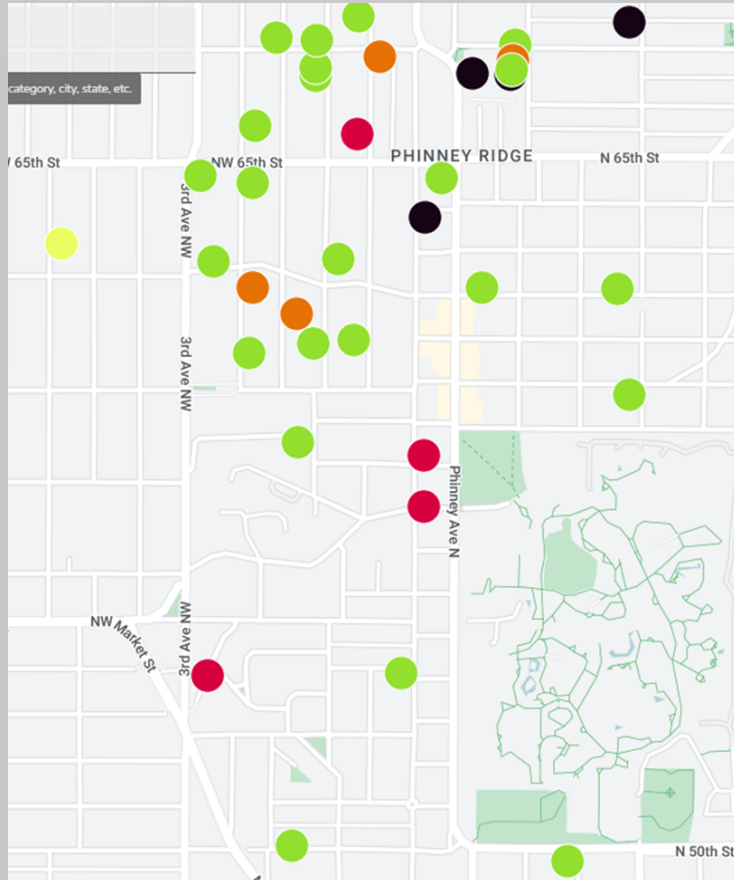

# 2022 PHINNEYWOOD GARAGE SALE DAY MAP

50th NW to 65th NW

65th NW to 80th NW

80th NW to Holman Rd

For more details and the online map visit

[WWW.PHINNEYCENTER.ORG/GARAGESALE](http://WWW.PHINNEYCENTER.ORG/GARAGESALE)

# ADDRESSES

12

50th-65th	
6557 1st Ave NW	Variety
5815 1st Ave NW	Variety
6011 1st Ave NW	Variety
6535 1st Ave NW	Variety
6541 1st Ave NW	Variety
6006 2nd Ave NW	Variety
6044 2nd Ave NW	Children & Family
6232 2nd Ave NW	Variety
6506 2nd Ave NW	Variety
7214 2nd Ave NW	Variety
7005 3rd Ave NW	Variety
6242 3rd Ave NW	Variety
7014 3rd Ave NW	Variety
7707 3rd Ave NW	Variety
7030 5th Ave NW	Variety
6200 6th Ave NW	Furniture
5308 Baker Ave NW	Miscellaneous
4907 Evanston Ave N	Variety
6703 Fremont Ave N	Collectibles
5907 Fremont Ave N	Variety
6816 Fremont Ave N	Variety
7201 Greenwood Ave N	Variety
5315 Greenwood Ave N	Variety
5612 Greenwood Ave N	Variety
5716 Greenwood Ave N	Variety
6306 Greenwood Ave N	Collectibles
7017 Greenwood Ave N	Variety
7811 Greenwood Ave N	Variety
7903 Linden Ave N	Variety
102 N 62nd St	Variety
411 N 62nd St	Variety
619 N 62nd St	Variety
125 NW 50th St	Variety
211 NW 62nd St	Variety
6707 Palatine Ave N	Variety
6015 Palatine Ave	Variety
6548 Palatine Ave	Children & Family
7003 Palatine Ave	Collectibles
7015 Palatine Ave	Variety
6405 Phinney Ave	Variety
6532 Phinney Ave N, lower lot	FLEA MARKET, 23 vendors
6557 Sycamore Ave NW	Variety
7028 Sycamore Ave NW	Variety
6032 Sycamore Ave NW	Children & Family