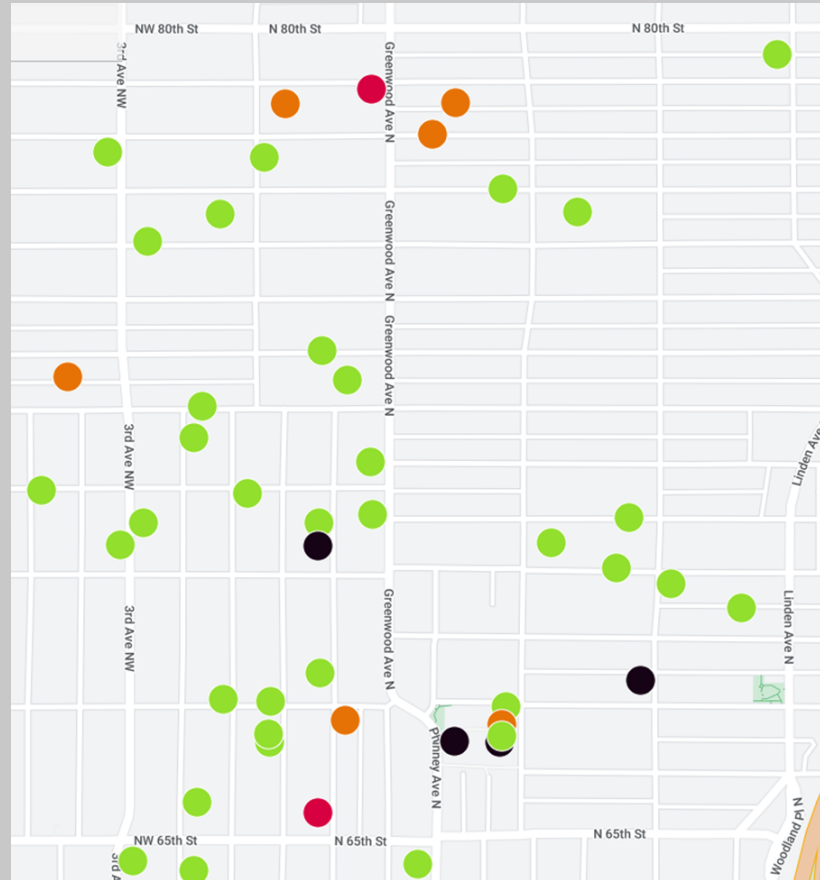

# 2022 PHINNEYWOOD GARAGE SALE DAY MAP

50th NW to 65th NW

65th NW to 80th NW

80th NW to Holman Rd

For more details and the online map visit

[WWW.PHINNEYCENTER.ORG/GARAGESALE](http://WWW.PHINNEYCENTER.ORG/GARAGESALE)

# ADDRESSES

12

50th-65th	
6557 1st Ave NW	Variety
5815 1st Ave NW	Variety
6011 1st Ave NW	Variety
6535 1st Ave NW	Variety
6541 1st Ave NW	Variety
6006 2nd Ave NW	Variety
6044 2nd Ave NW	Children & Family
6232 2nd Ave NW	Variety
6506 2nd Ave NW	Variety
7214 2nd Ave NW	Variety
7005 3rd Ave NW	Variety
6242 3rd Ave NW	Variety
7014 3rd Ave NW	Variety
7707 3rd Ave NW	Variety
7030 5th Ave NW	Variety
6200 6th Ave NW	Furniture
5308 Baker Ave NW	Miscellaneous
4907 Evanston Ave N	Variety
6703 Fremont Ave N	Collectibles
5907 Fremont Ave N	Variety
6816 Fremont Ave N	Variety
7201 Greenwood Ave N	Variety
5315 Greenwood Ave N	Variety
5612 Greenwood Ave N	Variety
5716 Greenwood Ave N	Variety
6306 Greenwood Ave N	Collectibles
7017 Greenwood Ave N	Variety
7811 Greenwood Ave N	Variety
7903 Linden Ave N	Variety
102 N 62nd St	Variety
411 N 62nd St	Variety
619 N 62nd St	Variety
125 NW 50th St	Variety
211 NW 62nd St	Variety
6707 Palatine Ave N	Variety
6015 Palatine Ave	Variety
6548 Palatine Ave	Children & Family
7003 Palatine Ave	Collectibles
7015 Palatine Ave	Variety
6405 Phinney Ave	Variety
6532 Phinney Ave N, lower lot	FLEA MARKET, 23 vendors
6557 Sycamore Ave NW	Variety
7028 Sycamore Ave NW	Variety
6032 Sycamore Ave NW	Children & Family