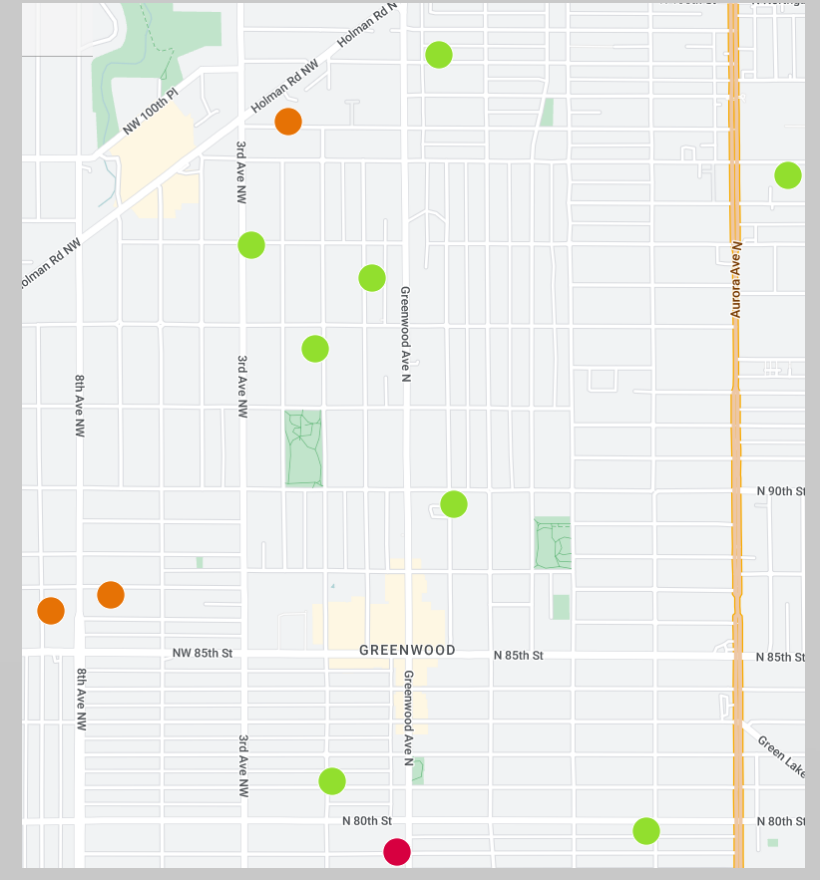

# 2022 PHINNEYWOOD GARAGE SALE DAY MAP

50th NW to 65th NW

65th NW to 80th NW

80th NW to Holman Rd

For more details and the online map visit

[WWW.PHINNEYCENTER.ORG/GARAGESALE](http://WWW.PHINNEYCENTER.ORG/GARAGESALE)

# ADDRESSES

12

50th-65th	
6557 1st Ave NW	Variety
5815 1st Ave NW	Variety
6011 1st Ave NW	Variety
6535 1st Ave NW	Variety
6541 1st Ave NW	Variety
6006 2nd Ave NW	Variety
6044 2nd Ave NW	Children & Family
6232 2nd Ave NW	Variety
6506 2nd Ave NW	Variety
7214 2nd Ave NW	Variety
7005 3rd Ave NW	Variety
6242 3rd Ave NW	Variety
7014 3rd Ave NW	Variety
7707 3rd Ave NW	Variety
7030 5th Ave NW	Variety
6200 6th Ave NW	Furniture
5308 Baker Ave NW	Miscellaneous
4907 Evanston Ave N	Variety
6703 Fremont Ave N	Collectibles
5907 Fremont Ave N	Variety
6816 Fremont Ave N	Variety
7201 Greenwood Ave N	Variety
5315 Greenwood Ave N	Variety
5612 Greenwood Ave N	Variety
5716 Greenwood Ave N	Variety
6306 Greenwood Ave N	Collectibles
7017 Greenwood Ave N	Variety
7811 Greenwood Ave N	Variety
7903 Linden Ave N	Variety
102 N 62nd St	Variety
411 N 62nd St	Variety
619 N 62nd St	Variety
125 NW 50th St	Variety
211 NW 62nd St	Variety
6707 Palatine Ave N	Variety
6015 Palatine Ave	Variety
6548 Palatine Ave	Children & Family
7003 Palatine Ave	Collectibles
7015 Palatine Ave	Variety
6405 Phinney Ave	Variety
6532 Phinney Ave N, lower lot	FLEA MARKET, 23 vendors
6557 Sycamore Ave NW	Variety
7028 Sycamore Ave NW	Variety
6032 Sycamore Ave NW	Children & Family